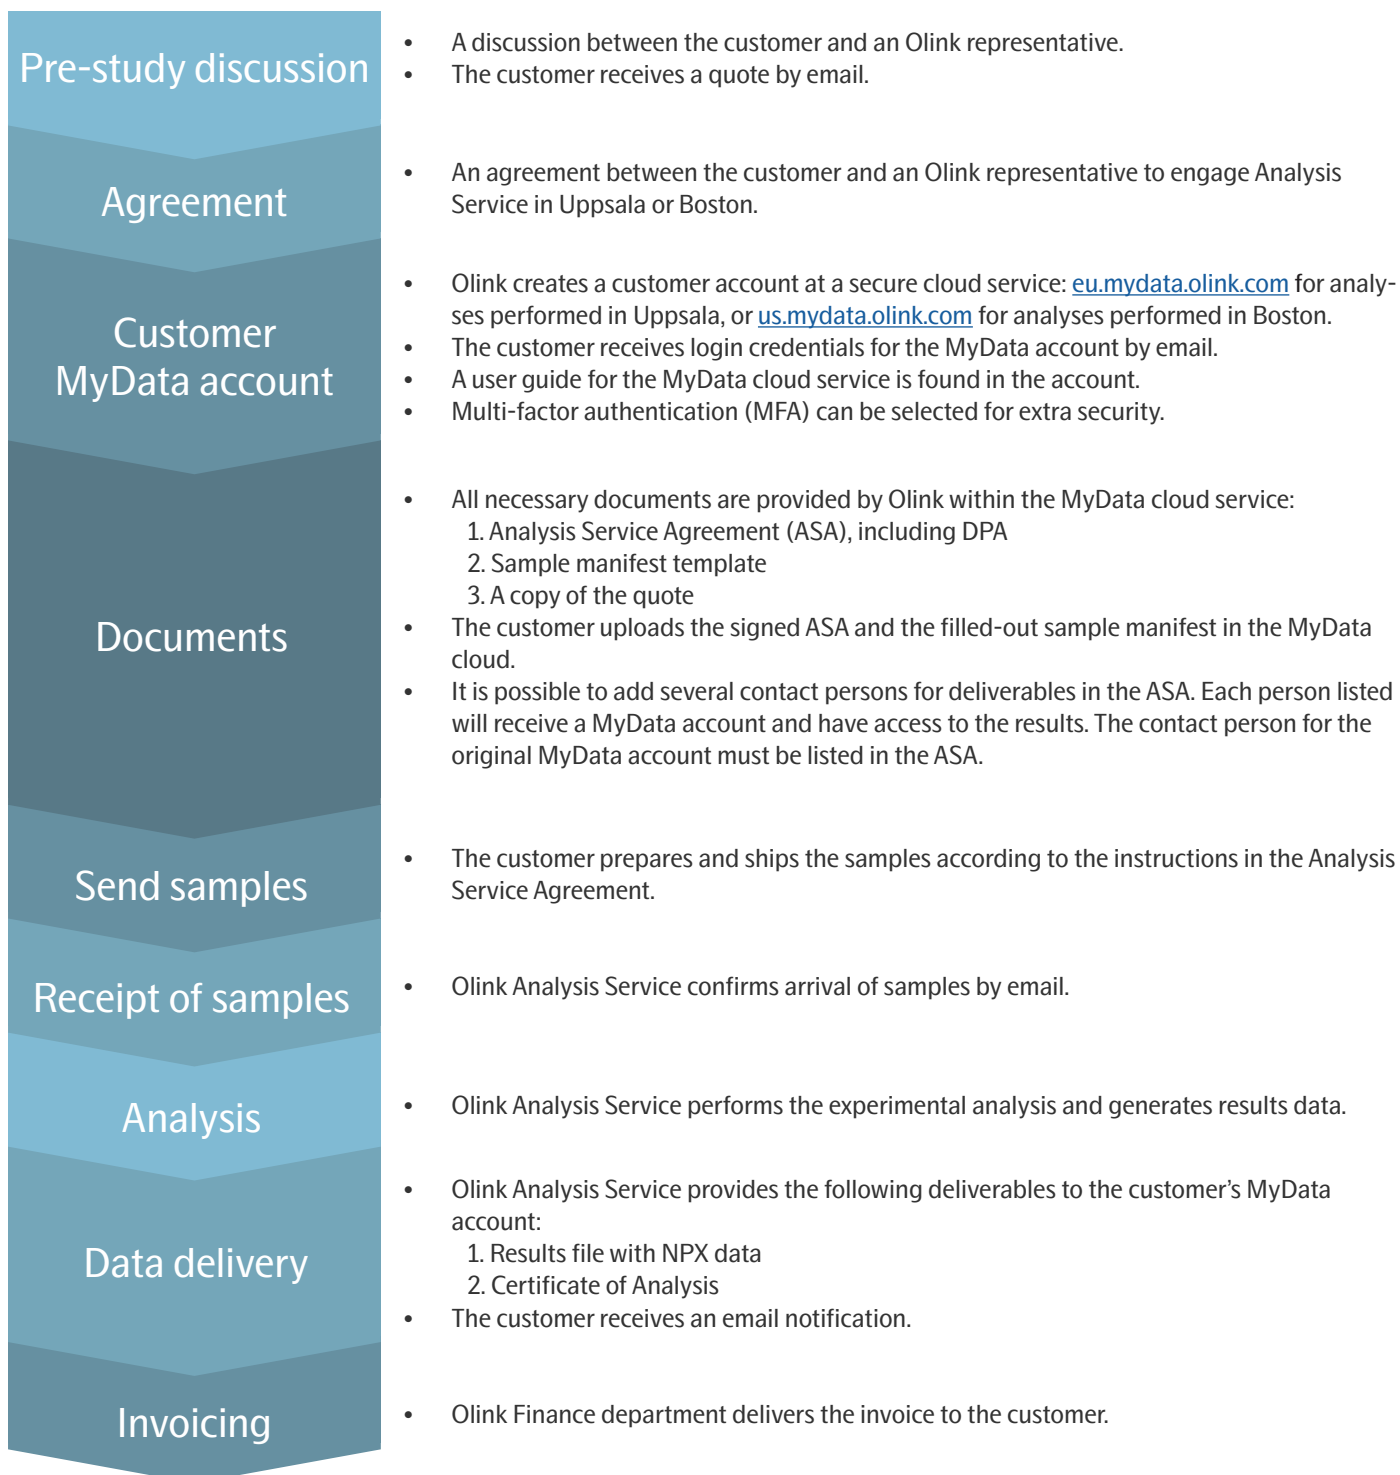

Analysis Service Workflow

For any questions, please contact Olink Analysis Service:

Uppsala, Sweden:

service@olink.com

Boston, US:

service_boston@olink.com